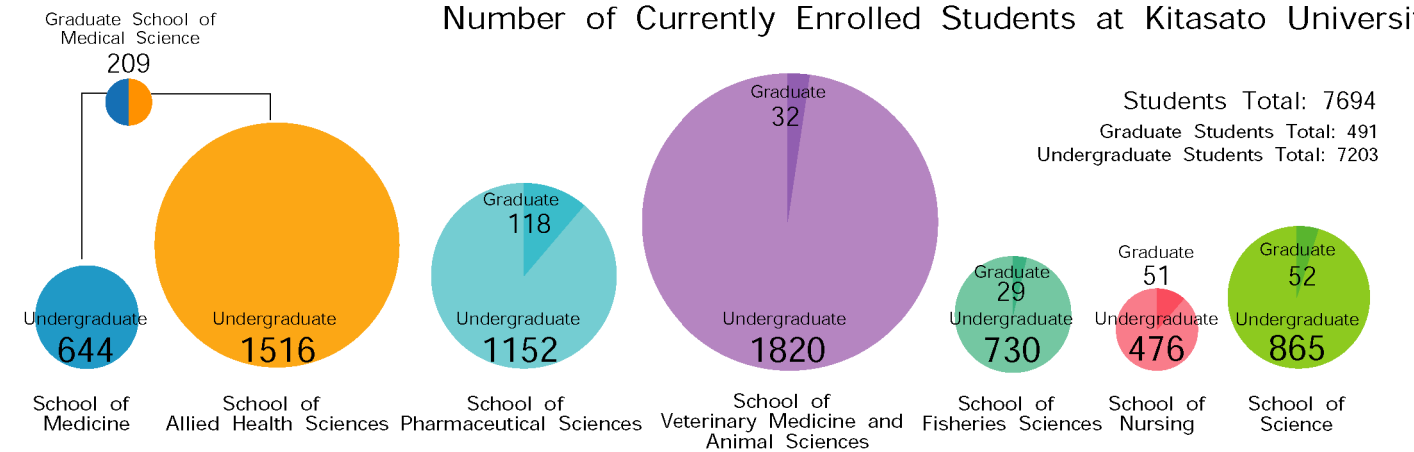

Kitasato University – Location

The headquarter of the University is located in Shirokane campus, neighboring the Kitasato Institute, its founding institution. The major educational facility of the University is located on Sagamihara Campus, about 60 km west of central Tokyo.

Number of Currently Enrolled Students at Kitasato University

SAGAMIHARA CAMPUS

- School of Medicine
- School of Nursing
- School of Science
- School of Allied Health Sciences
- Center of Liberal Arts and Sciences
- Kitasato University Hospital
- Kitasato University East Hospital

Sagamihara campus can be reached by Odakyu Railway Train from Shinjuku to Sagami-Ohno Station (40 minutes by regular express train) and taking a bus to Kitasato University Hospital (15 to 30 minutes).