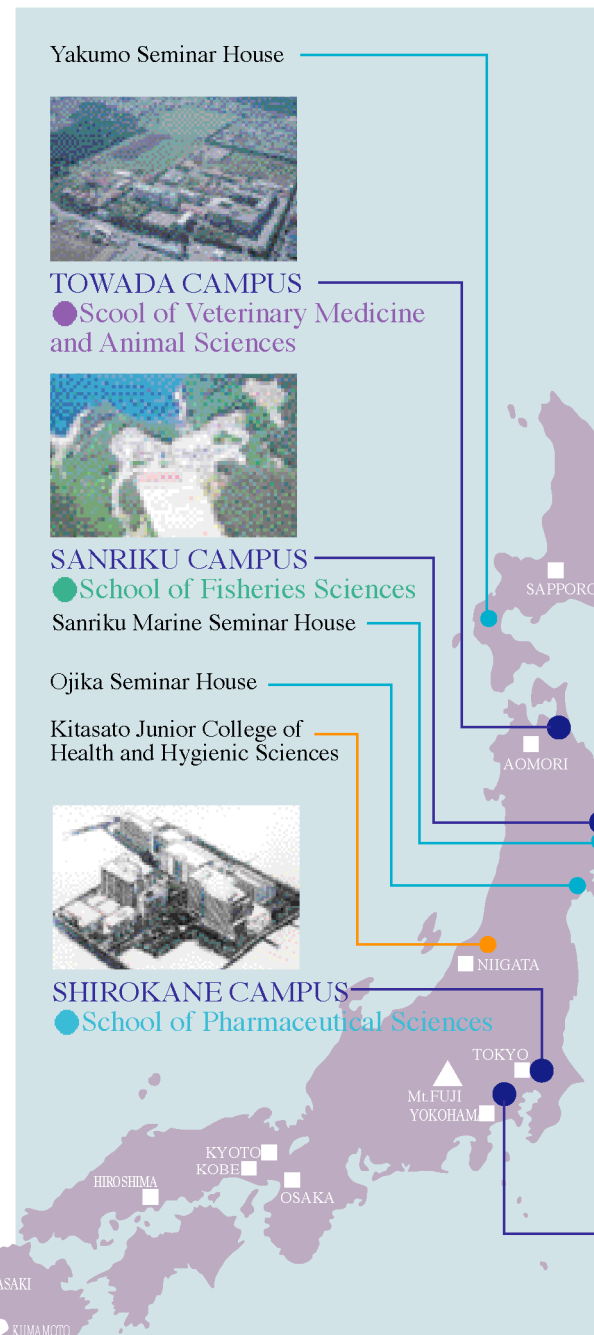

Kitasato University – Location

The headquarter of the University is located in Shirokane campus, neighboring the Kitasato Institute, its founding institution. The major educational facility of the University is located on Sagamihara Campus, about 60 km west of central Tokyo.

Number of Currently Enrolled Students at Kitasato University

SAGAMIHARA CAMPUS

- School of Medicine
- School of Nursing
- School of Science
- School of Allied Health Sciences
- Center of Liberal Arts and Sciences
- Kitasato University Hospital
- Kitasato University East Hospital

Sagamihara campus can be reached by Odakyu Railway Train from Shinjuku to Sagami-Ohno Station (40 minutes by regular express train) and taking a bus to Kitasato University Hospital (15 to 30 minutes).